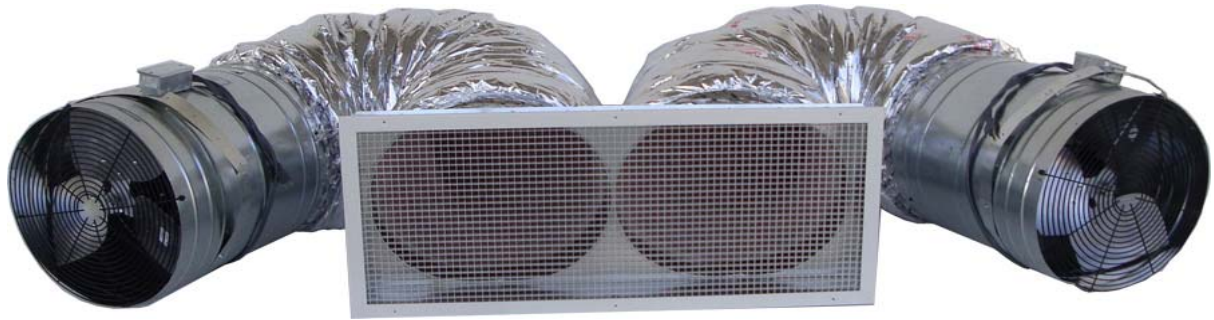

QC 4500 "Quiet Giant" Whole House Fan

QC- 4500 Specifications

Motor Voltage	120 V. AC, 60 Hz
Power Consumption	498 Watts High Speed/249 Watts Low Speed
Air Flow @0.1" SP	4,712 CFM High Speed/2457 CFM Low Speed
CFM/Watt	9.5
Duct Diameter (2)	16"
Duct Length (2)	6 feet
Motor Head Diameter (2)	16 1/2"
Motor Head Length (2)	19"
Sound Level in Room	47 db
R Value at Closed Damper	R 4.2
Ceiling Rough Opening	14 1/4" X 36 1/4"
Intake Grill Outside Dimension	16" x 38"
Intake Grill Color	White
Shipping Weight	75 Lbs.
Ship Carton Dimensions	39" x 17" x 37"
Ship Carton Cube	14.2
UL Component	UL Listing Numbers
Motor	E62815; E62788; E62862
Power Cord	E55178; E147323
RACO Handy Box & Cover	E195978
Acoustic Duct	MH11637